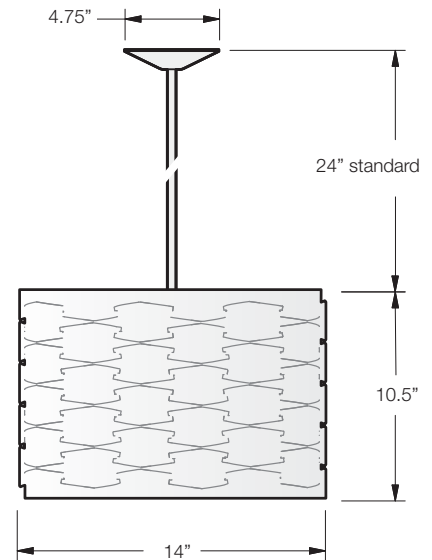

dform | basket drum 14

model	shade material	lampholder type	voltage	suspension	metal finish	stem length
DB14						

size 14" W x 10.5" H weight 8 lbs certification 	standard A = aspen B = birch	A = (2) 60w incandescent A19 also compatible with fluorescent screw base lamps are not included	120 	T = steel tube stem w/ canopy	M1 = silver metallic	the stem length is the distance from the ceiling to the top of the fixture the standard stem length is 24". Any cut length up to 48" is no additional charge
	custom P = white poly additional charges apply to custom options	G = (2) 26w fluorescent GU24 twist lock 	277 - lamp type X & D only	S = steel tube stem w/ swivel canopy R = aircraft cable w/ cable canopy 	M2 = light bronze M3 = dark bronze	for stems over 48" add \$17 per 24" length

	material details	suspension options	mounting details
project: type: quantity: notes:	shade the standard shade material is 2-ply wood veneer with a poly core lamination and surface coating. The material is cleanable with soap water and cloth or household spray cleaners. the custom white poly material can also be made in other colors. diffuser a matte white acrylic diffuser in the bottom of the fixture is standard. hardware all hardware is steel with a powder coat finish, or aluminum or stainless with a brushed finish.	 standard canopy swivel canopy cable canopy	 an octagonal junction box in the ceiling is required for mounting.