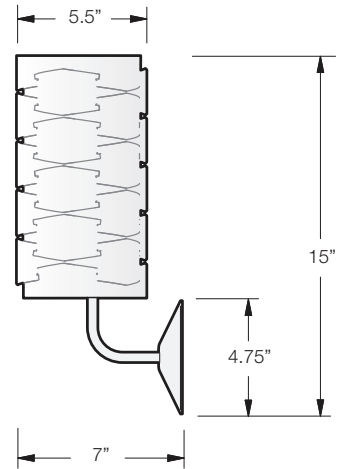

dform | basket wall lamp

| model | shade material | lampholder type | voltage | metal finish |
|--|---|--|--|---|
| WB9 | | 120 | | |
| size 5.5" W x 15" H x 7" D | standard A =  aspen B =  birch | A = (1) 60w incandescent A19 also compatible with fluorescent screw base lamps are not included |  120 only | M1 =  silver metallic |
| weight 2 lbs | | |  | |
| certification  | custom P =  white poly additional charges apply to custom options | G = (1) 26w fluoresent GU24 twist lock |  | M2 =  light bronze M3 =  dark bronze |